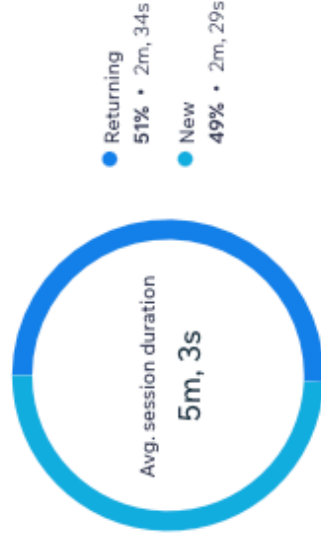

Measure: Avg. session duration ▾

Visitor type	Page views	Site sessions	Unique visitors	Bounce rate	Avg. sessio...	Avg. pages p...
Summary	2,749 2,638	1,240 1,033	901 673	65% 58%	2m, 31s 9m, 41s	2 2
Returning	1,002 1,194	354 383	102 113	42% 42%	2m, 34s 16m, 1s	2 2
New	1,747 1,444	886 650	858 625	74% 67%	2m, 29s 3m, 819ms	1 1