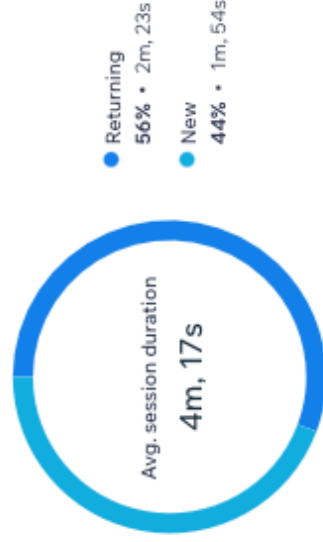

Measure: Avg. session duration ▾

Visitor type	Page views	Site sessions	Unique visitors	Bounce rate	Avg. sessio...	Avg. pages p...
Summary	1,442 1,723	494 862	317 681	42% 71%	2m, 7s 3m, 19s	2 1
Returning	603 617	177 203	61 72	28% 36%	2m, 23s 3m, 10s	2 2
New	839 1,106	317 659	294 641	50% 82%	1m, 54s 3m, 29s	2 1